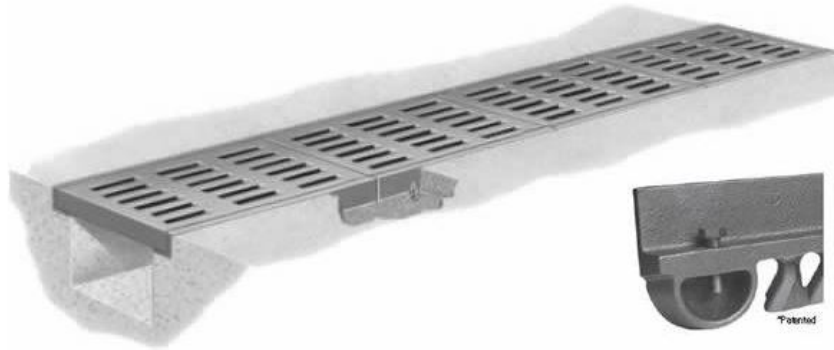

**Neenah R-4999-KX Bolted**

Series

**R-4999-KX**

Cut Sheet

33" Wide Bolted Assy

**33" Wide NEENAH Bolted Heavy Duty Trench Drain Grate and Frame Assy**

Product ID: R-4999-KX

TYPE A  
GRATE OPENINGS

TYPE C  
GRATE OPENINGS

TYPE D  
SOLID LID

TYPE E  
VENTED LID

33" Wide Bolted Neenah R-4999-KX Series Trench Grate

33"W X 24"L X 2"D

Choose Type A,C,D,E

**Illustrating Type C bolted trench. Bolted trench sections are furnished in 24" standard lengths. When bolted trench is furnished, they are shipped assembled – AT NO TIME should the units be disassembled during installation. When removing covers, do not mix or rotate 180 degrees as bolt holes may lose alignment and improper bearing may occur.**

**Note: In Type A and P grates the slots are perpendicular to the trench run. In Type C and Q grates the slots are parallel with the trench run.**